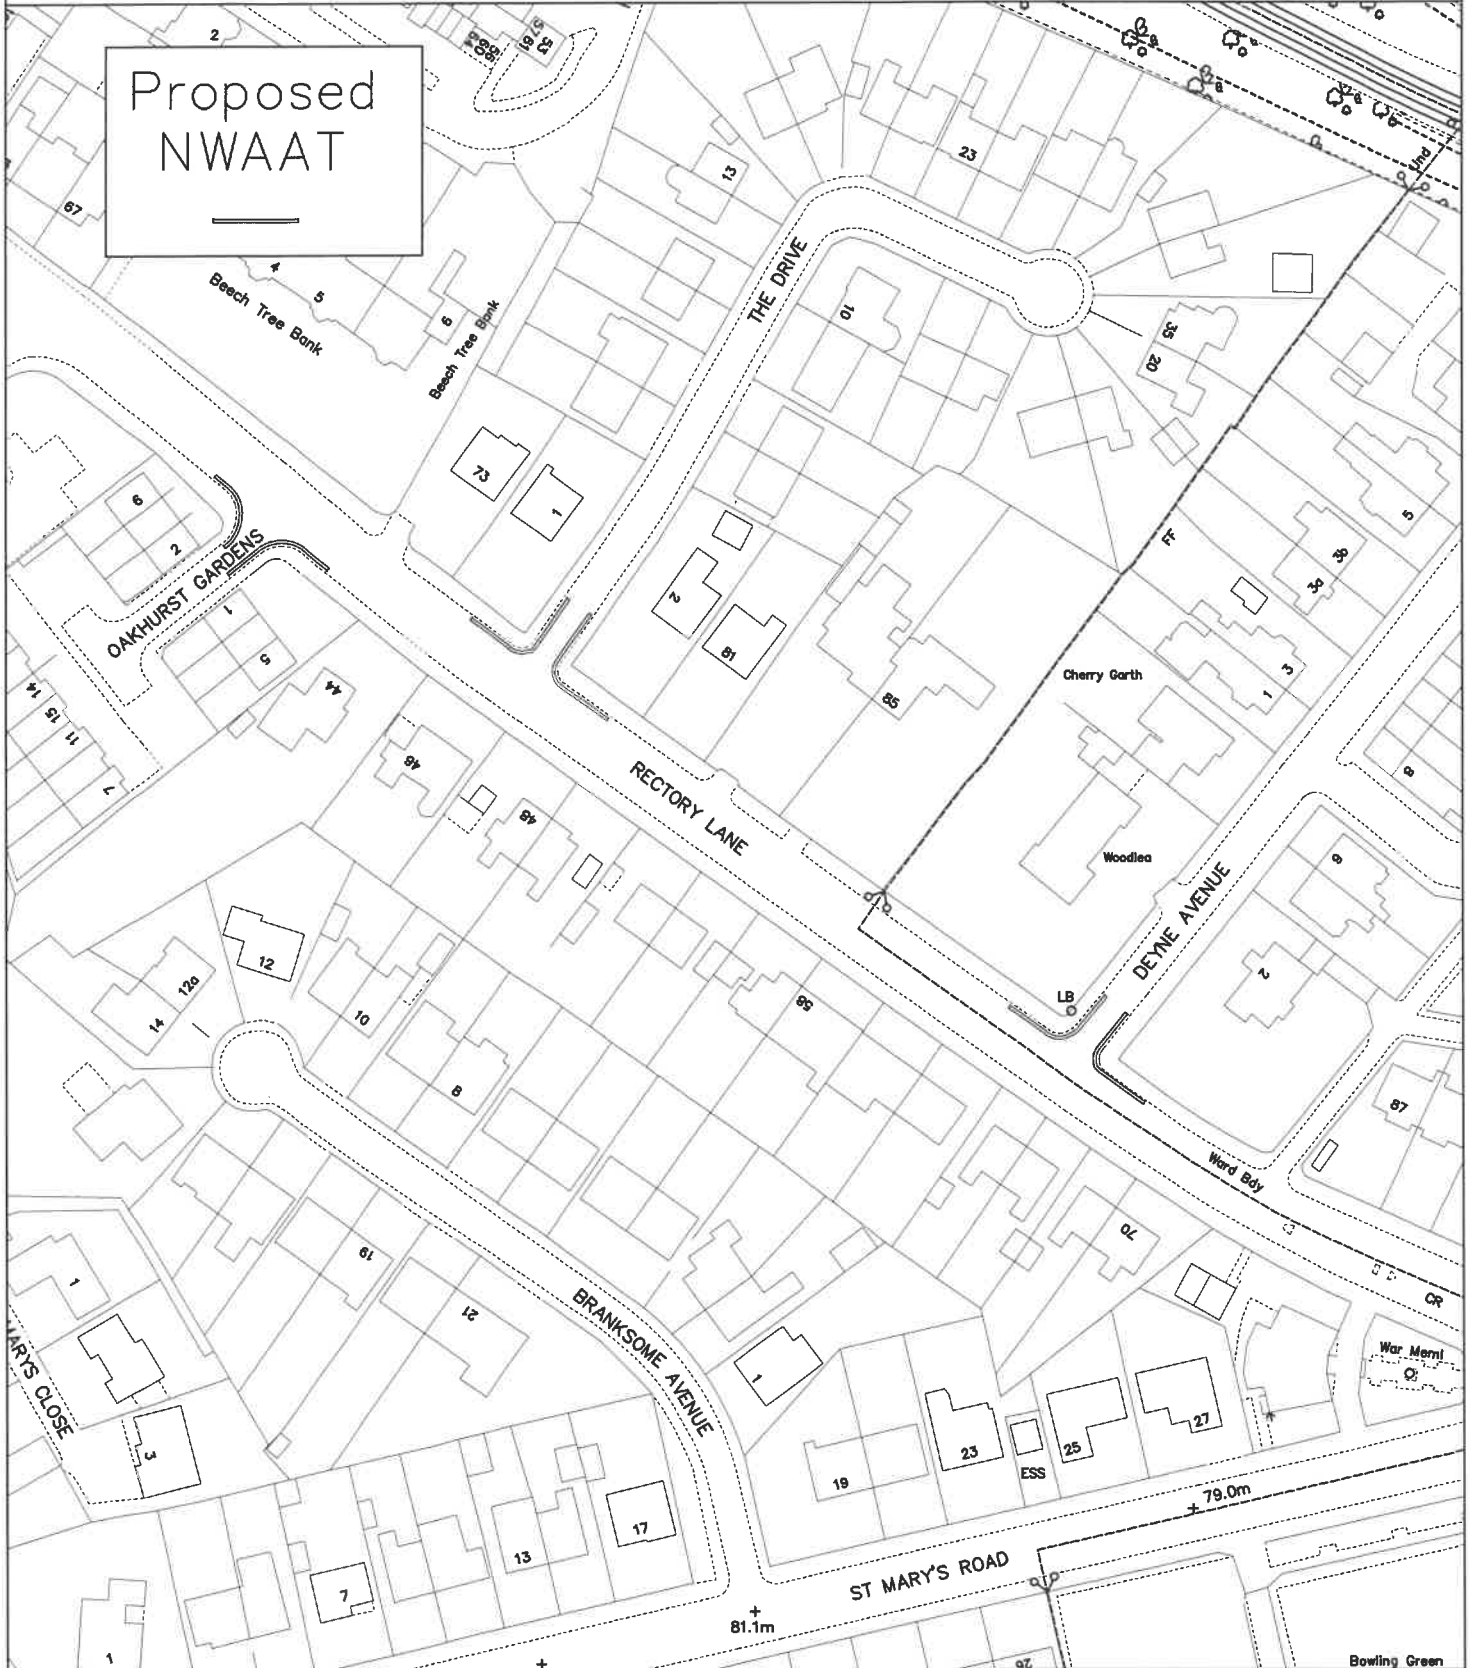

# RECTORY LANE/OAKHURST GRDNS/THE DRIVE/DEYNE AVE PRESTWICH - PROPOSED RESTRICTIONS PLAN

Proposed  
NWAAT

© Crown Copyright and database right 2020. Ordnance Survey 100023063

PLAN TM9088/2  
 DATE 17.03.20  
 DRAWN JG  
 SCALE NTS